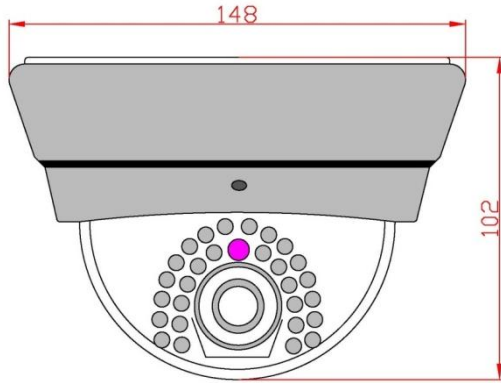

Model name: MHD-61S2SH, converts HD-SDI signal to HDVI (Hi-definition multimedia interface)

※The specifications and appearance of the product may change without notice.

MN2S Dome

Dimension (Unit : mm / ±0.3mm)

DOME Name : WD6

Dimension : 148mm x 102 mm

Color: white

Material: Die-Cast Al-alloy

OSD control key Joy-stick

- **Up/Down/Left/Right/Middle(enter)**

Connector:

- **BNC type:HD-SDI video out**
- **RCA:CVBS video out**
- **Jack:DC power 12V**
- **2wires:IR-Cut filter –External control / IWith LED type**