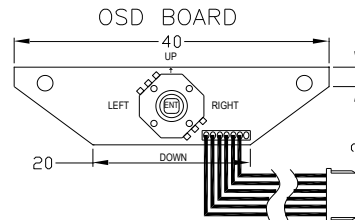

Model name: MHD-61S2SH, converts HD-SDI signal to HDVI (Hi-definition multimedia interface)

※The specifications and appearance of the product may change without notice.

MN2S Dome

Dimension (Unit : mm / ±0.3mm)

DOME Name : WD6

Dimension : 148mm x 102 mm

Color: white

Material: Die-Cast Al-alloy

OSD control key Joy-stick

- **Up/Down/Left/Right/Middle(enter)**

Connector:

- **BNC type:HD-SDI video out**
- **RCA:CVBS video out**
- **Jack:DC power 12V**
- **2wires:IR-Cut filter –External control / IWith LED type**

Item No.MHD-83MN2S-DIRVF-WD6-LED

- HD-SDI & CVBS Video out
- Power: DC 12V/ 450 mA (Max)
- Mechanical Day/ Night (color to monochrome)
- MAGA PIXEL LENS(Mount type)
- IR-Cut Removable
- OSD control
- ICR-SET control by AGC
- IR-illuminator:
 - 30pcs LED with Auto dimming
 - IR angle/Distance:60°/40 meter (Approx.)
- Features : MN2 common functions